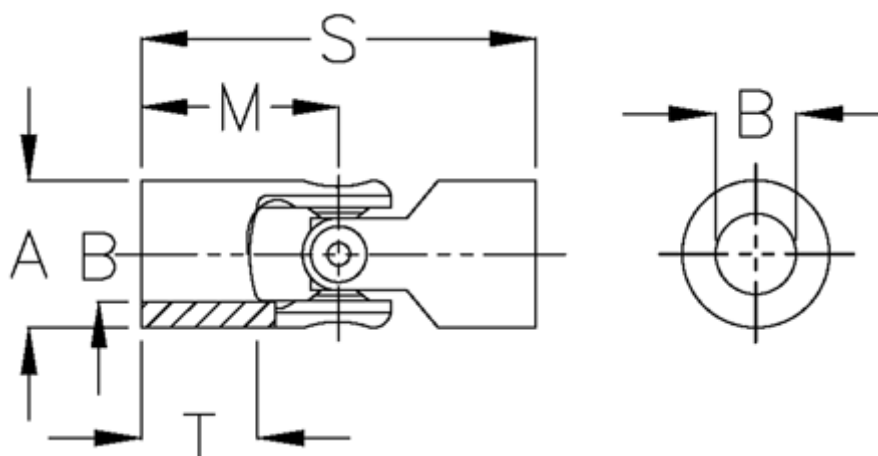

Data Sheet

Article number: 07616410

Description: Single cross joint w/needle bearing
Short version, 0.616.410

Measures

| | |
|------------|--------|
| A | = 16 |
| B H7 | = 8 |
| M | = 20.0 |
| MD max N m | = 6 |
| s | = 40 |
| T | = 11 |